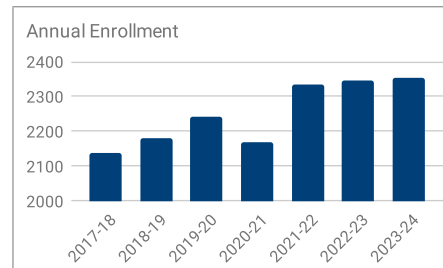

Extra-Curriculars

Opportunities vary at each school. All of our schools have multiple music opportunities, faith-based groups and a variety of extra academic experiences.

Sports

GRACE partners with our parishes and local athletic associations to provide a rich array of athletic opportunities for all students.

Staff & Classrooms

Professional Staff 196

Student:Teacher Ratio 12:1

Tuition & Support

Affiliated Parishes
GRACE is supported by 23 parishes in the Green Bay area

Tuition
K-5: $3,475
6-8: $3,595
9-11: $6,225

Total Cost per Pupil $8,007

Building academic excellence and life skills while growing in our Catholic faith.