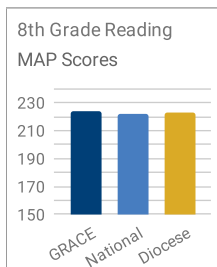

Extra-Curriculars

Opportunities vary at each school. All of our schools have multiple music opportunities, faith-based groups and a variety of extra academic experiences.

Sports

GRACE partners with our parishes and local athletic associations to provide a rich array of athletic opportunities for all students.

Staff & Classrooms

Professional Staff 196

Student:Teacher Ratio 12:1

Tuition & Support

Affiliated Parishes
GRACE is supported by 23 parishes in the Green Bay area

Tuition
K-5: $3,475
6-8: $3,595
9-11: $6,225

Total Cost per Pupil $8,007

Building academic excellence and life skills while growing in our Catholic faith.