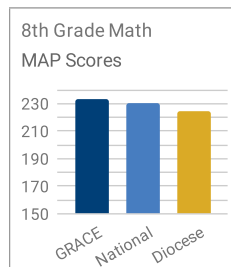

Extra-Curriculars

Opportunities vary at each school. All of our schools have multiple music opportunities, faith-based groups and a variety of extra academic experiences.

Sports

GRACE partners with our parishes and local athletic associations to provide a rich array of athletic opportunities for all students.

Staff & Classrooms

Professional Staff 196

Student:Teacher Ratio 12:1

Tuition & Support

Affiliated Parishes
GRACE is supported by 23 parishes in the Green Bay area

Tuition
K-5: $3,475
6-8: $3,595
9-11: $6,225

Total Cost per Pupil $8,007

Building academic excellence and life skills while growing in our Catholic faith.