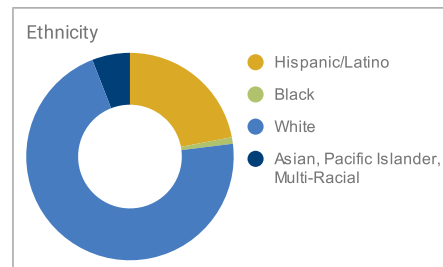

Extra-Curriculars

Opportunities vary at each school. All of our schools have multiple music opportunities, faith-based groups and a variety of extra academic experiences.

Sports

GRACE partners with our parishes and local athletic associations to provide a rich array of athletic opportunities for all students.

Staff & Classrooms

Professional Staff 196

Student:Teacher Ratio 12:1

Tuition & Support

Affiliated Parishes
GRACE is supported by 23 parishes in the Green Bay area

Tuition
K-5: $3,475
6-8: $3,595
9-11: $6,225

Total Cost per Pupil $8,007

Building academic excellence and life skills while growing in our Catholic faith.