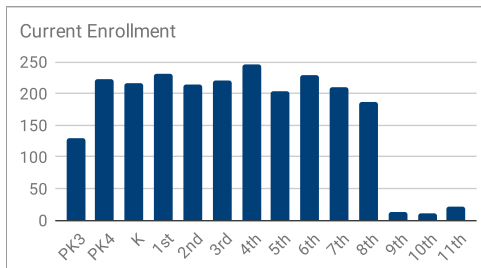

Green Bay Area Catholic Education 2023-24 Snapshot Report

**WE ARE:
GRACE:**

Web: www.gracesystem.org

President: Kimberly Desotell

Phone: 920-499-7330

Students

2,353
Students

90%
Catholic

87%
Parishioners

Extra-Curriculars

Opportunities vary at each school. All of our schools have multiple music opportunities, faith-based groups and a variety of extra academic experiences.

Sports

GRACE partners with our parishes and local athletic associations to provide a rich array of athletic opportunities for all students.

Staff & Classrooms

Professional Staff 196

Student:Teacher Ratio 12:1

Tuition & Support

Affiliated Parishes
GRACE is supported by 23 parishes in the Green Bay area

Tuition
K-5: $3,475
6-8: $3,595
9-11: $6,225

Total Cost per Pupil $8,007

Building academic excellence and life skills while growing in our Catholic faith.