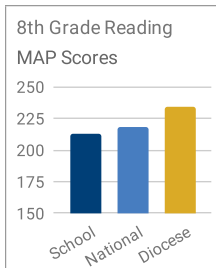

St. Thomas More Catholic School 2022-23 Snapshot Report

Web: www.stmoregb.com
Principal: Dr. Jamie Froh Tyrrell
Email: jfrohtyrrell@gracesystem.org
Phone: 920-432-8242

Students

175
Students

94%
Catholic

91%
Parishioners