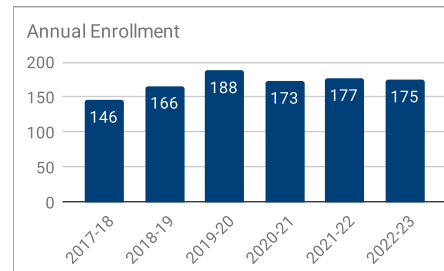

St. Thomas More Catholic School 2022-23 Snapshot Report

Web: www.stmoregb.com
Principal: Dr. Jamie Froh Tyrrell
Email: jfrohtyrrell@gracesystem.org
Phone: 920-432-8242

Students

175
Students

94%
Catholic

91%
Parishioners