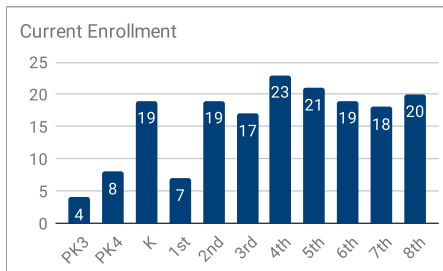

St. Thomas More Catholic School 2022-23 Snapshot Report

Web: www.stmoregb.com
Principal: Dr. Jamie Froh Tyrrell
Email: jfrohtyrrell@gracesystem.org
Phone: 920-432-8242

Students

175
Students

94%
Catholic

91%
Parishioners