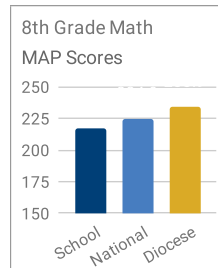

St. Thomas More Catholic School 2022-23 Snapshot Report

Web: www.stmoregb.com
Principal: Dr. Jamie Froh Tyrrell
Email: jfrohtyrrell@gracesystem.org
Phone: 920-432-8242

Students

175
Students

94%
Catholic

91%
Parishioners