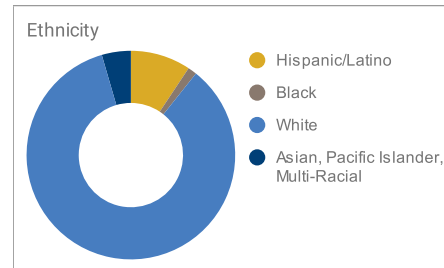

Extra-Curriculars

Boys and Girls Club Partnership, Student Leadership, Mass Servers

Sports

Soccer, Volleyball

Staff & Classrooms

Professional Staff 15

Student:Teacher Ratio 12:1

Tuition & Support

Affiliated Parishes

Ss. Peter & Paul Catholic Parish
St. John the Evangelist
St. Mary of the Angels
St. Wilebrord Parish

Tuition

K-5: $3,275
6-8: $3,390

Total Cost per Pupil

$7,906

Building academic excellence and life skills while growing in our Catholic faith.