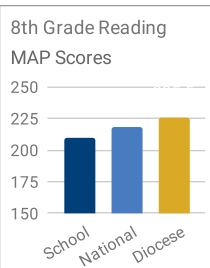

St. Thomas More Catholic School 2021-22 Snapshot Report

Web: www.stmoregb.com
Principal: Dr. Jamie Froh Tyrrell
Email: jfrohtyrrell@gracesystem.org
Phone: 920-432-8242

Students

177
Students

92%
Catholic

92%
Parishioners