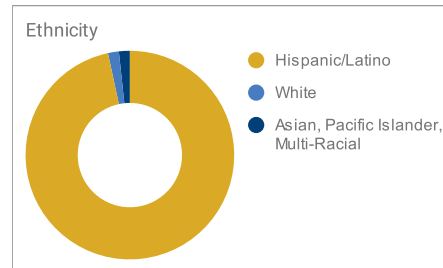

St. Thomas More Catholic School 2021-22 Snapshot Report

Web: www.stmoregb.com
Principal: Dr. Jamie Froh Tyrrell
Email: jfrohtyrrell@gracesystem.org
Phone: 920-432-8242

Students

177
Students

92%
Catholic

92%
Parishioners