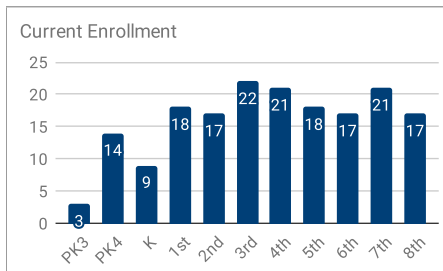

St. Thomas More Catholic School 2021-22 Snapshot Report

Web: www.stmoregb.com
Principal: Dr. Jamie Froh Tyrrell
Email: jfrohtyrrell@gracesystem.org
Phone: 920-432-8242

Students

177
Students

92%
Catholic

92%
Parishioners