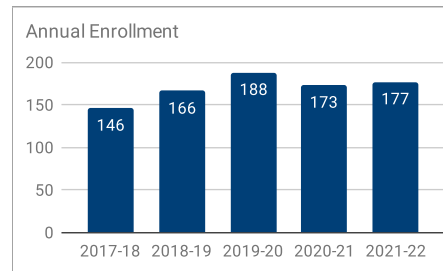

St. Thomas More Catholic School 2021-22 Snapshot Report

Web: www.stmoregb.com
Principal: Dr. Jamie Froh Tyrrell
Email: jfrohtyrrell@gracesystem.org
Phone: 920-432-8242

Students

177
Students

92%
Catholic

92%
Parishioners