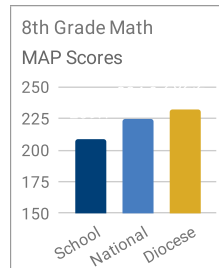

St. Thomas More Catholic School 2021-22 Snapshot Report

Web: www.stmoregb.com
Principal: Dr. Jamie Froh Tyrrell
Email: jfrohtyrrell@gracesystem.org
Phone: 920-432-8242

Students

177
Students

92%
Catholic

92%
Parishioners